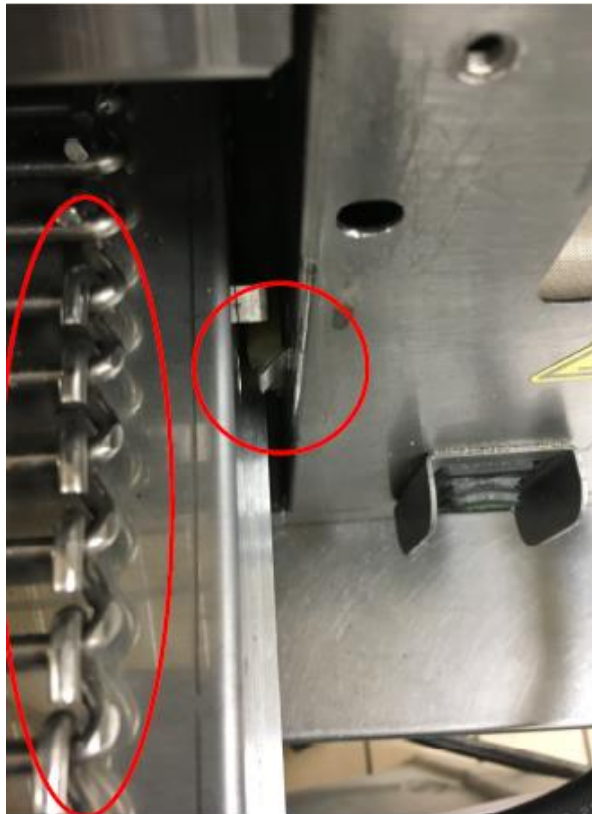

TSB # 228-0033
Prince Castle
355 East Kehoe Blvd
Carol Stream, IL 60188
Date 3/17/2017

3Wire,

To ensure on going reliability Prince Castle is issuing TSB # 228-0033 for our CBT-SB-NA-1PS.

Toasters Effectuated:

CBT-SB-NA-1PS

Serial #'s Effectuated:

All current Production until otherwise notified.

Issue:

Frame Bracket not bent at 90 degree angle. There is a possibility crew could pull conveyor past stop and pinch motor harness. When this harness extension gets pinched it fries Main PCB driver boards resulting in the conveyor not turning. To correct this issue please bend the bracket at 90 degree depicted below.

Incorrect

Sincerely,