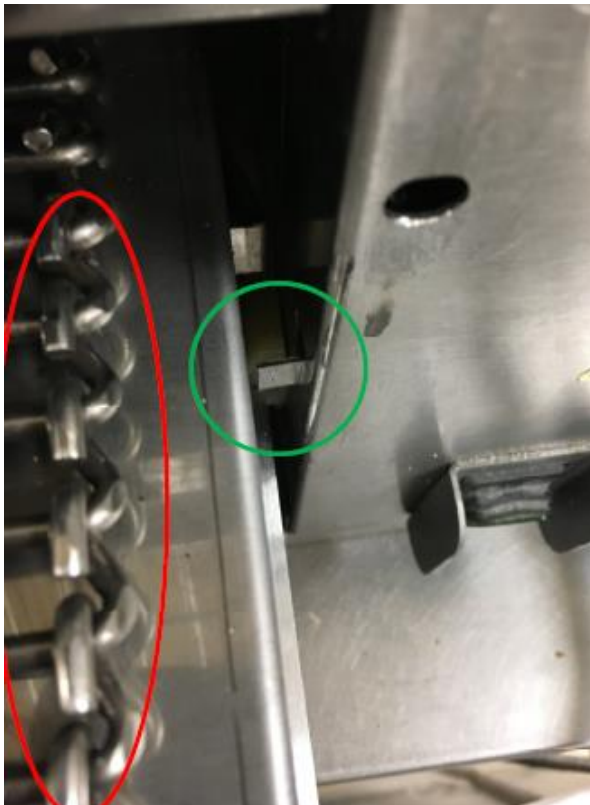

TSB # 228-0033
Prince Castle
355 East Kehoe Blvd
Carol Stream, IL 60188
Date 3/17/2017

3Wire,

To ensure on going reliability Prince Castle is issuing TSB # 228-0033 for our CBT-SB-NA-1PS.

Toasters Effectuated:

CBT-SB-NA-1PS

Serial #'s Effectuated:

All current Production until otherwise notified.

Issue:

Frame Bracket not bent at 90 degree angle. There is a possibility crew could pull conveyor past stop and pinch motor harness. When this harness extension gets pinched it fries Main PCB driver boards resulting in the conveyor not turning. To correct this issue please bend the bracket at 90 degree depicted below.

Correct