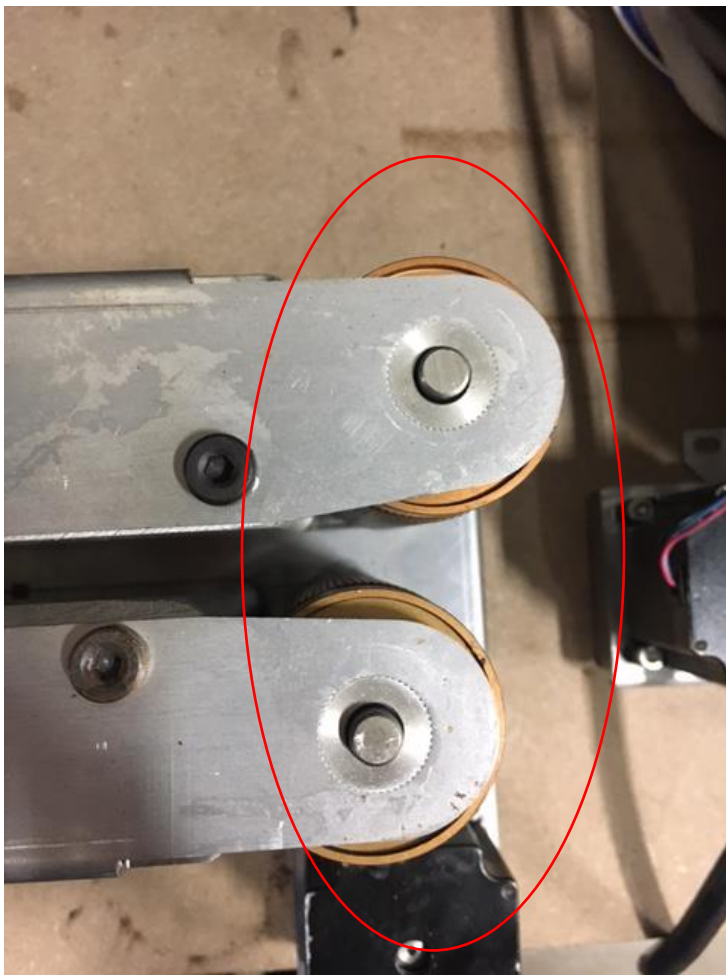

TSB # 228-0034
Prince Castle
355 East Kehoe Blvd
Carol Stream, IL 60188
Date 3/17/2017

3wire,

To ensure on going reliability Prince Castle is issuing TSB # 228-0034 for our CBT-SB-NA-1PS. Please make it a standard practice to have every technician when running a service call to check the rev of all club sections and report back on their service notes.

Old Revision