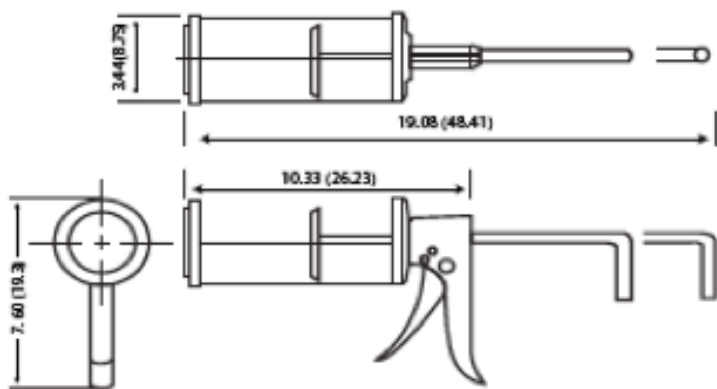

580-Series Sauce Dispensers

Product # 580-Series

Prince Castle Sauce Dispensers are perfect for portion control of heavy sauces such as tarter, mayonnaise, sour cream and guacamole. With a click of the trigger, a portion-controlled amount of sauce is dispensed - no spooning, no mess and no fuss!

The cartridge bottles, made of polyethylene plastic, keep the sauce covered and free from contamination. Accessories are available for storage and handling the sauce dispensers.

Note: Bottles sold separately. Each bottle holds 26 ounces.

Dimensions

Model Number	Width in (cm)	Length in (cm)	Height in (cm)	Shipping Weight lbs (kg)
580 Series	3.44 (8.73)	7.60 (19.30)	19.06 (48.41)	3.00 (1.40)

Specifications

Product Features

- Precise portion control for heavy sauces.
- Four models available to dispense 1/3 oz. (9.44 grams) to 1 oz. (2834 grams).
- Great for heavy sauces like tartar, mayonnaise, sour cream, and guacamole.
- Optional accessories add versatility.