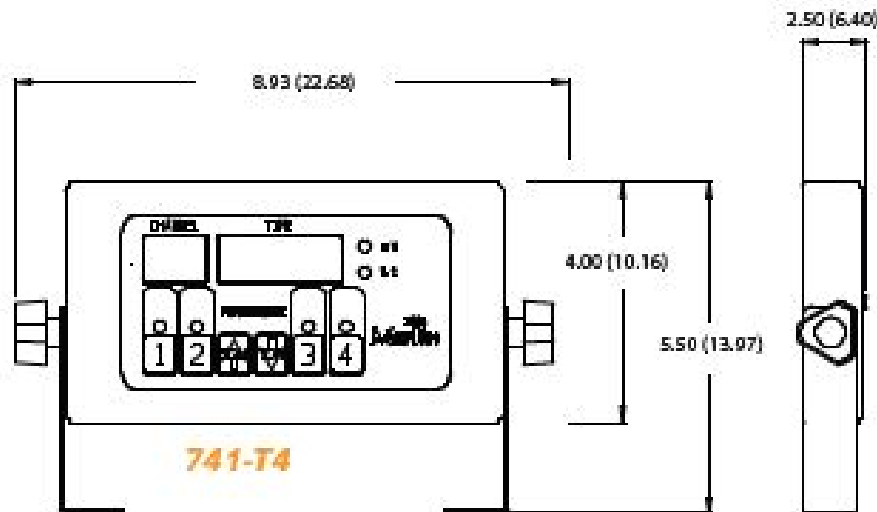

Specifications

Certifications

A Marmon/Berkshire Hathaway Company

© 2018 Prince Castle LLC - Specifications and design are subject to change without notice

7KLSBCKW/DW8B/FAG3D/H0RBD/WREDEH/R@DZ/WCHFD/W/HFRPSD/W/

355 E. Kehoe Blvd.
Carol Stream, IL 60188

1.800.PCASTLE • 630.462.8800
www.princecastle.com