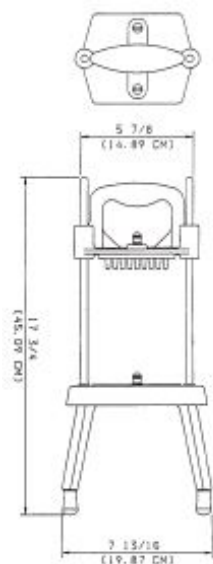

Dice Witch Product # 910A

Dice onions and firm vegetables quickly and evenly with the Prince Castle Dice Witch™. Place a vegetable on the Dice Witch™ and with one downward stroke, the pusher head gives you perfectly diced sections. Depending on size of dice desired, just run the onion or vegetable through the Dice Witch™ as many times as needed. The Dice Witch™ is ideal for salsas and garnishes.

Specifications

Product Features

- Extra-large dicing head.
- Dices onions and firm vegetables quickly and evenly, even potatoes!
- Fast and safe to operate.
- Sturdy cast aluminum construction.
- Easy clean-up.
- Blades are easy to replace.
- One-year warranty (excluding blades).

Dimensions

Model Number	Width in (cm)	Length in (cm)	Height in (cm)	Shipping Weight lbs (kg)
910-A	10 (25.4)	7.81 (19.87)	17.75 (45.09)	8 (3.6)

Ordering Information

Model Number	Description
910-A	Dice Witch™
910-50	Replacement Blade Set