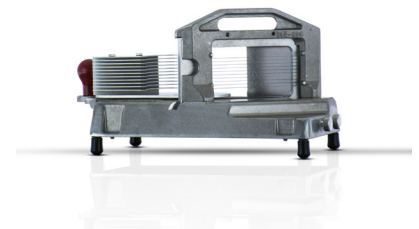

Ordering Information

Model Number	Description
943-A	3/16" (.48cm) Slice Tomato Saber
943-B	1/4" (.64 cm) Slice Tomato Saber
943-C	3/8" (.95 cm) Slice Tomato Saber
943-D	7/32" (.55 cm) Slice Tomato Saber
943-038A	Perma-Tight Replacement Blade Set (3/16") for 943-A
943-039A	Perma-Tight Replacement Blade Set (1/4") for 943-B
943-040A	Perma-Tight Replacement Blade Set (3/8") for 943-C
943-041A	Perma-Tight Replacement Blade Set (7/32") for 943-D