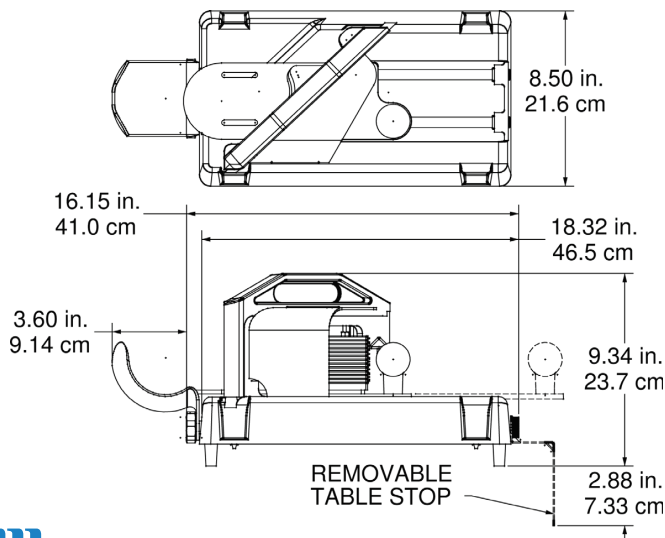

Specifications

Certifications

355 E. Kehoe Blvd.
Carol Stream, IL 60188

1.800.PCASTLE • 630.462.8800
www.princecastle.com

A Marmon/Berkshire Hathaway Company

© 2018 Prince Castle LLC - Specifications and design are subject to change without notice

This product is patent protected. Patent information can be found at www.princecastle.com/patents/.

12/2018