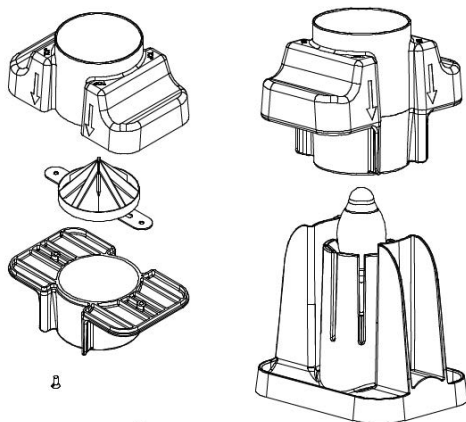

Specifications

Certifications

355 E. Kehoe Blvd.
Carol Stream, IL 60188

1.800.PCASTLE • 630.462.8800
www.princecastle.com