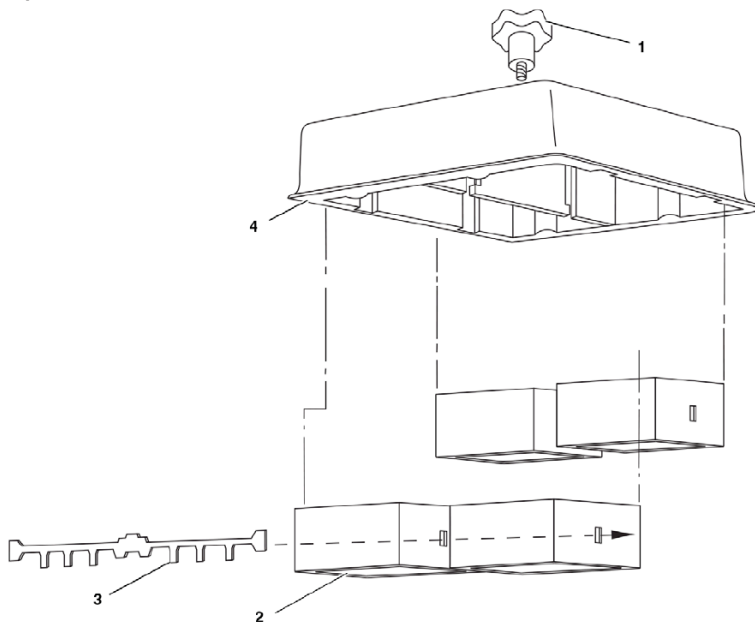

Specifications

Certifications

355 E. Kehoe Blvd.
Carol Stream, IL 60188

1.800.PCASTLE • 630.462.8800
www.princecastle.com