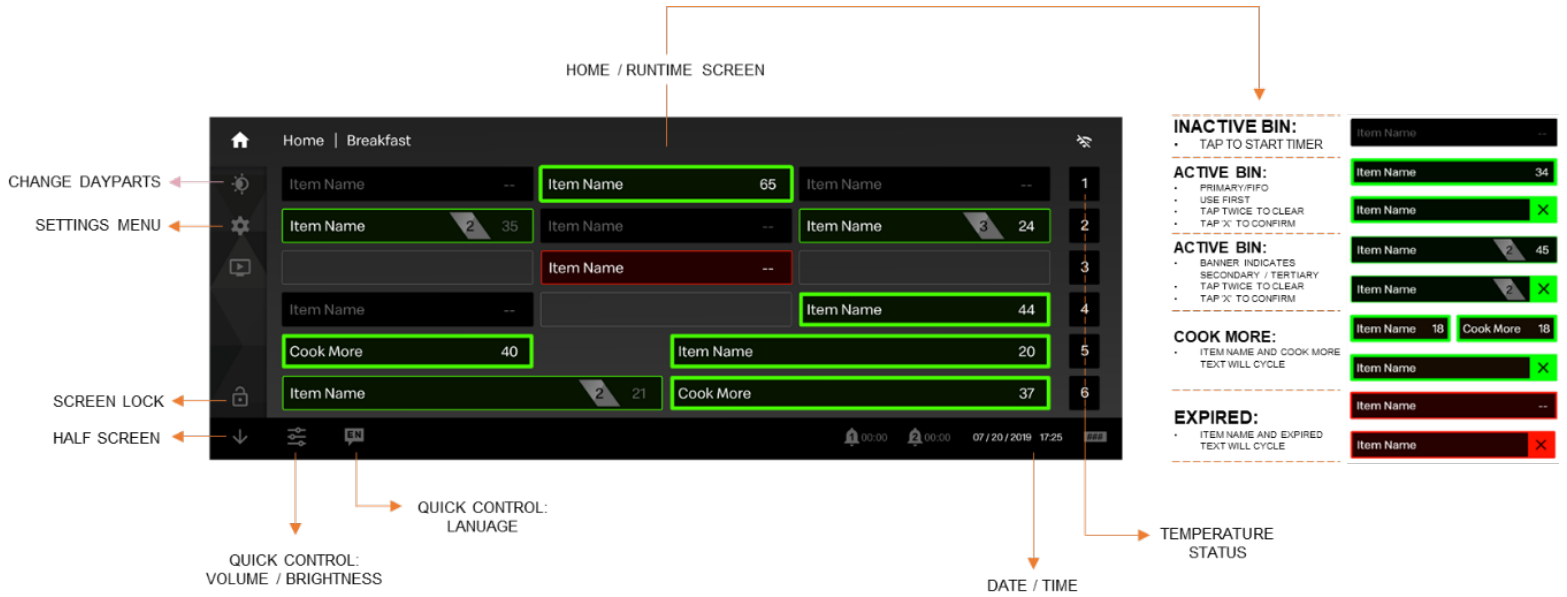

RUNTIME / HOME SCREEN

SETTINGS MENU