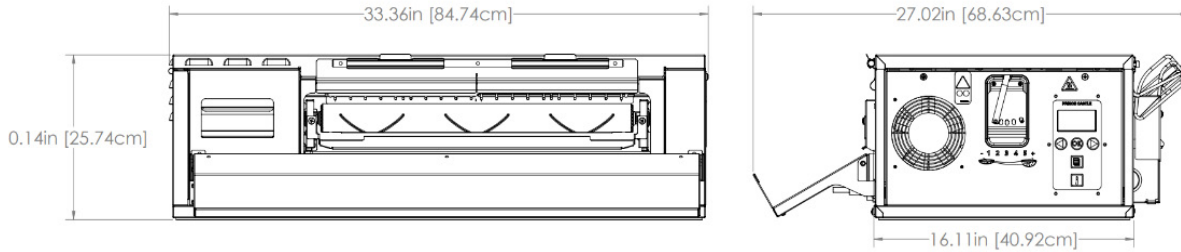

New Toaster Features

- Longer lasting silicone belt lowers total cost of ownership.
- Redesigned in-feed rack with lower angle for easier feeding.
- Zipper style silicone belt mounting for faster replacement.
- Increased compression range for thicker buns, up to 0.83" tall crowns and 0.69" heels.
- Fast cleaning and maintenance.
- 3-year warranty.

Additional Features

- Adjustable speed.
- Adjustable temperature controls.
- Spring loaded belt tension.
- Sliding belt drawer for easy cleaning and maintenance.
- Heated landing zone.
- Dual-sided club toasting.
- Gold quality toasting at only 455°.
- Consumables: Belts and release sheets only.
- Stackable with all McDonald's approved IRT toasters.

Technical Specifications

Product Category	CBT-S Series
Shipping Weight	200 lbs (90.71)kg
Power Requirements	208V, 60 Hz, 24A, Single Phase

Exterior Construction	Stainless steel construction with anti-slip rubber base
Belts	One (1) main silicone belt Two (2) club belts
Warranty	3 Year Parts and Labor

Model Numbers	Description	Volts	Hertz	Amps	Plug	Dimensions
CBT-S-SB-NA-1PS	Core Bun Toaster	200-240V	50/60Hz	23.5-26.2	MENNEKES-ME 330P6W	33.36"W x 10.14"H x 16.11"D (84.74)cm x (25.74)cm x (40.92)cm

Accessories

Model Numbers	Description
353-1421	Silicone Belt (single)
353-3225	Club Belt (2 pack)
353-575	Release Sheets (4 pack)

Certifications

To learn more about **Prince Castle CBT-S Toaster** or to contact a Prince Castle representative, go to mcd.princecastle.com/products/toasting/cbt-s/